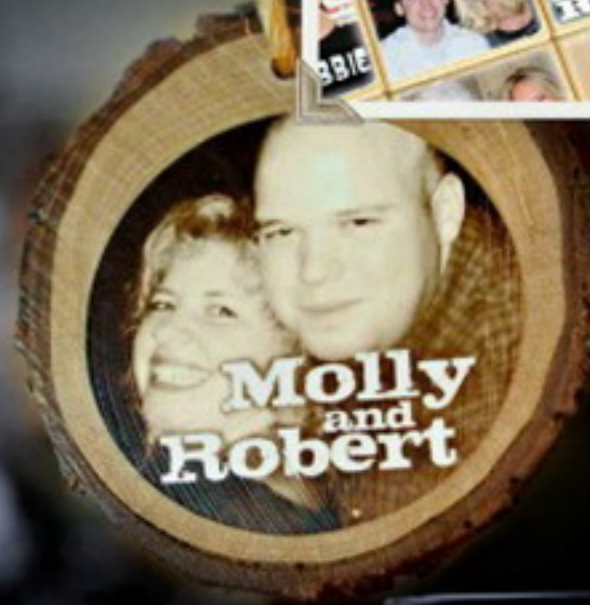

Wine Charms
Photo Charms- SET OF 4 \$20
 WEDDING PARTY OR REMEMBRANCE
Favor Charms- SET OF 50 \$150
 SET OF 100 \$250
 SET OF 200 \$350

Table Numbers (OR PLACES!)
 Wine Bottle Labels \$6 each
 Large blocks \$12.50 each
 2-sided Large blocks \$16.75 each
 Tealight Cubes \$31.25/ \$35/ \$40 each
 DISCOUNT ON LARGER QUANTITIES