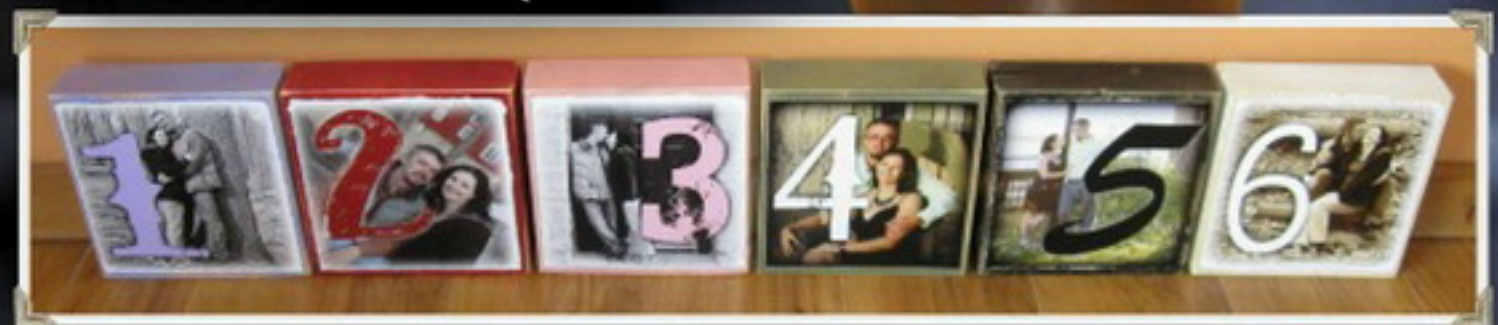

MONOGRAMMED
Cake Toppers
 CUSTOM DESIGNED 5"
Tree Slice \$40
Stained Glass \$150

Placecard Blocks & Ornaments
 Small blocks \$7.50 each
 Ornaments \$8 each
 \$9 each with beads
 DISCOUNT ON LARGER QUANTITIES

Wine Charms
Photo Charms- SET OF 4 \$20
 WEDDING PARTY OR REMEMBRANCE
Favor Charms- SET OF 50 \$150
 SET OF 100 \$250
 SET OF 200 \$350

Table Numbers (OR PLACES!)
 Wine Bottle Labels \$6 each
 Large blocks \$12.50 each
 2-sided Large blocks \$16.75 each
 Tealight Cubes \$31.25/ \$35/ \$40 each
 DISCOUNT ON LARGER QUANTITIES